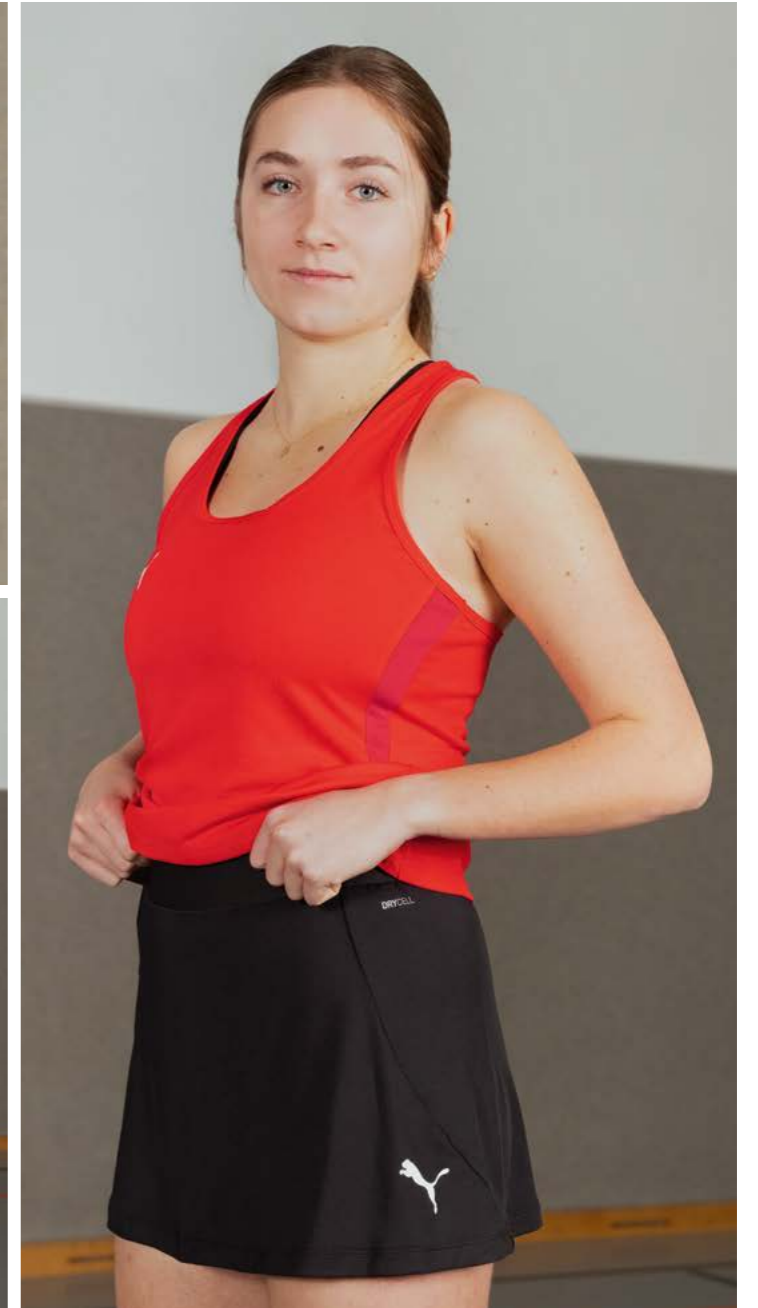

658767 teamGOAL Tank Top
XS-XXL € 27.95*

Slim Fit • dryCELL • 100% recyceltes Polyester
Rundhalsausschnitt

01 PUMA Red-PUMA White-Fast Red • 02 Electric Blue Lemonade-PUMA White-
PUMA Team Royal • 03 PUMA Black-PUMA White-Flat Dark Gray • 04 PUMA
White-PUMA Black-Feather Gray

2027

658768 teamGOAL Skirt
XS-XXL € 39.95*

Regular Fit • dryCELL • 88% recyceltes Polyester,
12% Elasthan
Kurze Länge, elastischer Bund

03 PUMA Black-PUMA White • 04 PUMA White-
PUMA Black • 06 PUMA Navy-PUMA White

2027