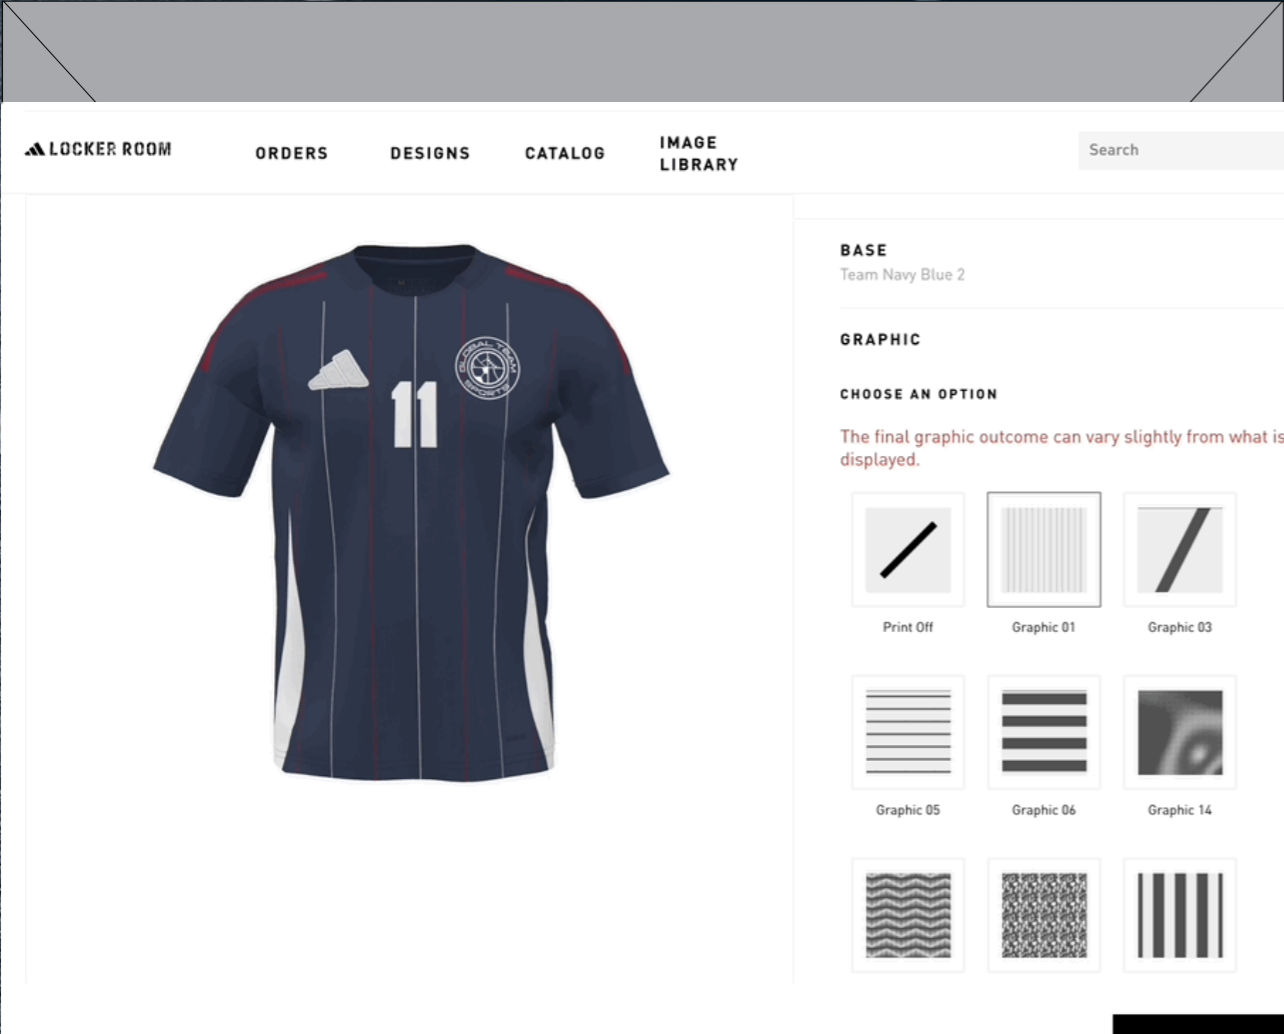

CHOOSE FROM MULTIPLE STYLES, GRAPHICS AND COLOURWAYS TO MAKE YOUR TEAM STAND OUT

FIELD OF PLAY

Locker Room offers customisable uniforms and athletic wear for Men, Women and Youth sizes across Tennis, Running, Basketball, Volleyball, Soccer, Court Sports, and Training. Locker Room even provides the Entrada range, dedicated to coaches, trainers, and fans who want to represent on and off the field.

FAST-TRACK DELIVERY WITH LOW MINIMUM QUANTITY

Get started with as few as 5 units per order. Lead times starting at just 45 days ensure your team is geared up for game time.

THE PREMIER PLATFORM

Discover Locker Room's new Share feature, where you can create your own uniform without requiring retailer support. What's next? We're bringing the customization power of the Locker Room to our public facing site, coming soon.

LOCKER ROOM 2026

LOCKER ROOM 2026