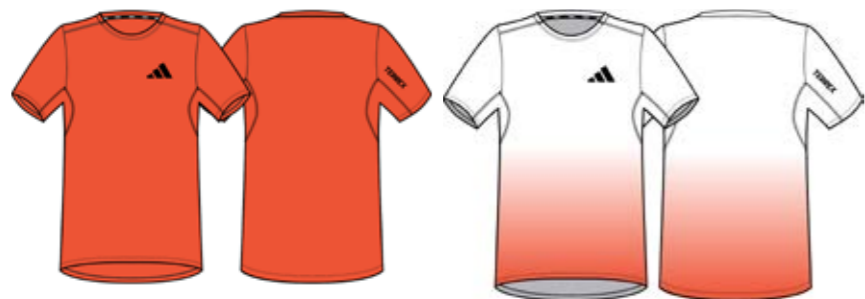

ARTICLE: KV0472, KV0929
MSRP: €30
FIT: REGULAR

MATERIAL: CLIMACOOOL

ADDITIONAL ADD-ONS MAY INCREASE MSRP. MSRP IS SUBJECT TO CHANGE.

OUTDOOR

LOCKER ROOM 2026

LOCKER ROOM 2026

TRAIL RUN

MEN