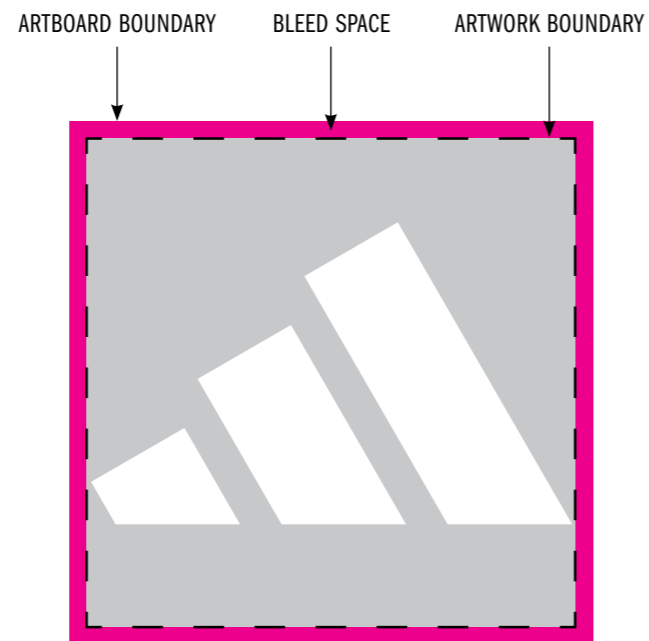

SUGGESTED FILE SETUP:

- Square Artboard: 10-15cm
Space between edge of artboard and logo (approx 1mm)
- If logo is white please place over grey or black background

VECTOR DESIGN REQUIREMENTS:

- All text must be converted to outline
- All lines/strokes must be expanded to a shape
- Convert all gradients to a single colour fill